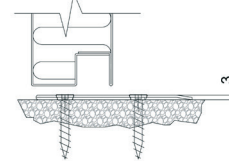

THRESHOLD TYPES

Flat 3 mm