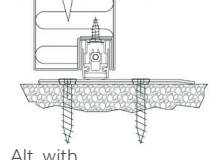

### RP100-KL2

Security door made of steel. Lightweight door panel construction BR RC 2 EN 1627.

<b>Description</b>	The product has a smooth and stable finish and can be adapted to most environments. Solid hinge with screwed fastening in door leaf and in frame.
<b>Frame and threshold</b>	The door is delivered with pre-Insulated frame in accordance with certificate. Adjustable bushings are included for easy installation. Available in different frame and threshold finishes. Mitred, bolted frame solution with double fixing points and option for removable threshold. Standard frame solution is delivered with integrated gasket groove and fixed threshold.
<b>Materials</b>	Frames and door leaves are made of zinc -and aluminium coated steel plates (galvan) with excellent corrosion resistance and good adhesion to surface treatment Stainless/acid resistant quality available
<b>Finishes</b>	Original material (galvan) without painting and priming Painted Primed and painted
<b>Hardware</b>	Locks, striking plates, door closers, bolts, cable conduits, etc. in accordance with certification licence.
<b>Door thickness</b>	52.0 mm
<b>Sheet thickness of door leaf</b>	1.0 - 1.25 mm
<b>Sheet thickness of door frame</b>	1.5 mm
<b>Insulation</b>	50.0 mm
<b>Weight</b>	approx. 45 kg/m <sup>2</sup>
<b>Fire rating</b>	A60, A90, A120
<b>Burglary resistance</b>	Single leaf BR RC 2 NS EN1627 Double leaf BR RC 2 NS EN1627
<b>Acoustic properties</b>	Up to 41 dB
<b>Flexibility</b>	The products can be manufactured in the desired dimensions and fitted with, or adapted for, special fittings related to evacuations, break-ins, access control, etc. This will entail restrictions in relation to the individual certificates.
<b>Quality assurance</b>	In accordance with NS EN ISO 9001

## THRESHOLD TYPES

Flat 3 mm

Alt. flat with sweeper gasket

20 mm ledged threshold

20 mm ledged threshold with sweeper gasket

20 mm cable duct threshold

Alt. with raised threshold

C-IK threshold