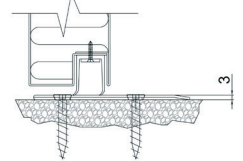

### RP100-KL2

Security door made of steel. Lightweight door panel construction BR RC 2 EN 1627.

<b>Description</b>	The product has a smooth and stable finish and can be adapted to most environments. Solid hinge with screwed fastening in door leaf and in frame.
<b>Frame and threshold</b>	The door is delivered with pre-Insulated frame in accordance with certificate. Adjustable bushings are included for easy installation. Available in different frame and threshold finishes. Mitred, bolted frame solution with double fixing points and option for removable threshold. Standard frame solution is delivered with integrated gasket groove and fixed threshold.
<b>Materials</b>	Frames and door leaves are made of zinc -and aluminium coated steel plates (galvan) with excellent corrosion resistance and good adhesion to surface treatment Stainless/acid resistant quality available
<b>Finishes</b>	Original material (galvan) without painting and priming Painted Primed and painted
<b>Hardware</b>	Locks, striking plates, door closers, bolts, cable conduits, etc. in accordance with certification licence.
<b>Door thickness</b>	52.0 mm
<b>Sheet thickness of door leaf</b>	1.0 - 1.25 mm
<b>Sheet thickness of door frame</b>	1.5 mm
<b>Insulation</b>	50.0 mm
<b>Weight</b>	approx. 45 kg/m <sup>2</sup>
<b>Fire rating</b>	A60, A90, A120
<b>Burglary resistance</b>	Single leaf BR RC 2 NS EN1627 Double leaf BR RC 2 NS EN1627
<b>Acoustic properties</b>	Up to 41 dB
<b>Flexibility</b>	The products can be manufactured in the desired dimensions and fitted with, or adapted for, special fittings related to evacuations, break-ins, access control, etc. This will entail restrictions in relation to the individual certificates.
<b>Quality assurance</b>	In accordance with NS EN ISO 9001

## THRESHOLD TYPES

Flat 3 mm

Alt. flat with sweeper gasket

20 mm ledged threshold

20 mm ledged threshold with sweeper gasket

20 mm cable duct threshold

Alt. with raised threshold

C-IK threshold