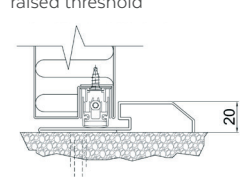

Alt. with raised threshold