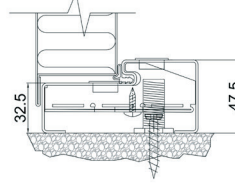

## THRESHOLD TYPES

Flat 3 mm

Alt. flat with sweeper gasket

20 mm ledged threshold

20 mm ledged threshold with sweeper gasket

20 mm cable duct threshold

Alt. with raised threshold

C-IK threshold