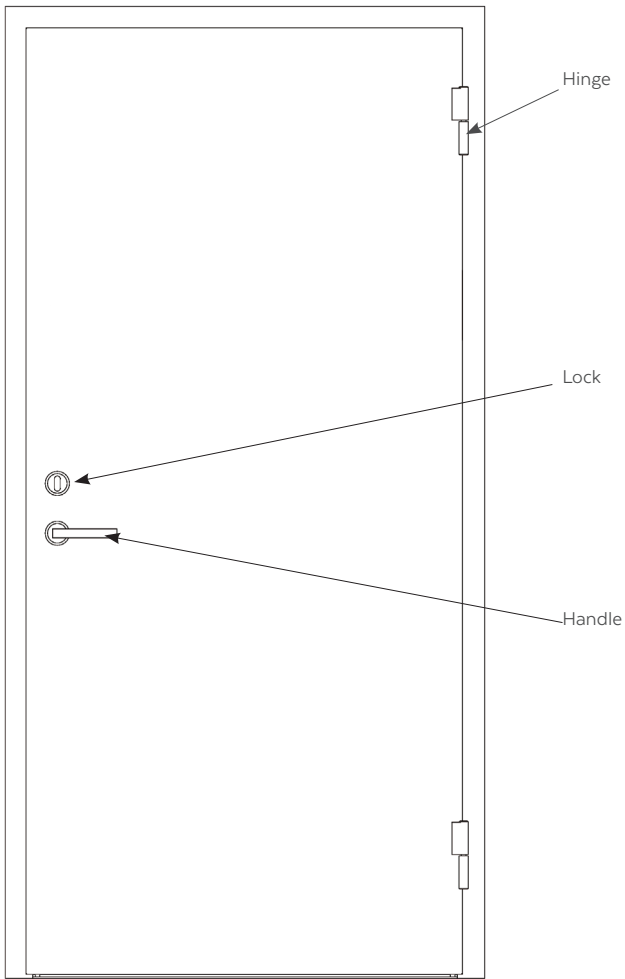

### RP100-KL2

Security door made of steel. Lightweight door panel construction BR RC 2 EN 1627.

<b>Description</b>	The product has a smooth and stable finish and can be adapted to most environments. Solid hinge with screwed fastening in door leaf and in frame.
<b>Frame and threshold</b>	The door is delivered with pre-Insulated frame in accordance with certificate. Adjustable bushings are included for easy installation. Available in different frame and threshold finishes. Mitred, bolted frame solution with double fixing points and option for removable threshold. Standard frame solution is delivered with integrated gasket groove and fixed threshold.
<b>Materials</b>	Frames and door leaves are made of zinc -and aluminium coated steel plates (galvan) with excellent corrosion resistance and good adhesion to surface treatment Stainless/acid resistant quality available
<b>Finishes</b>	Original material (galvan) without painting and priming Painted Primed and painted
<b>Hardware</b>	Locks, striking plates, door closers, bolts, cable conduits, etc. in accordance with certification licence.
<b>Door thickness</b>	52.0 mm
<b>Sheet thickness of door leaf</b>	1.0 - 1.25 mm
<b>Sheet thickness of door frame</b>	1.5 mm
<b>Insulation</b>	50.0 mm
<b>Weight</b>	approx. 45 kg/m <sup>2</sup>
<b>Fire rating</b>	A60, A90, A120
<b>Burglary resistance</b>	Single leaf BR RC 2 NS EN1627 Double leaf BR RC 2 NS EN1627
<b>Acoustic properties</b>	Up to 41 dB
<b>Flexibility</b>	The products can be manufactured in the desired dimensions and fitted with, or adapted for, special fittings related to evacuations, break-ins, access control, etc. This will entail restrictions in relation to the individual certificates.
<b>Quality assurance</b>	In accordance with NS EN ISO 9001

## THRESHOLD TYPES

Flat 3 mm

Alt. flat with sweeper gasket

20 mm ledged threshold

20 mm ledged threshold with sweeper gasket

20 mm cable duct threshold

Alt. with raised threshold

C-IK threshold