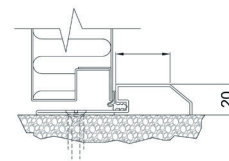

### RP100-KL2

Security door made of steel. Lightweight door panel construction BR RC 2 EN 1627.

<b>Description</b>	The product has a smooth and stable finish and can be adapted to most environments. Solid hinge with screwed fastening in door leaf and in frame.
<b>Frame and threshold</b>	The door is delivered with pre-Insulated frame in accordance with certificate. Adjustable bushings are included for easy installation. Available in different frame and threshold finishes. Mitred, bolted frame solution with double fixing points and option for removable threshold. Standard frame solution is delivered with integrated gasket groove and fixed threshold.
<b>Materials</b>	Frames and door leaves are made of zinc -and aluminium coated steel plates (galvan) with excellent corrosion resistance and good adhesion to surface treatment Stainless/acid resistant quality available
<b>Finishes</b>	Original material (galvan) without painting and priming Painted Primed and painted
<b>Hardware</b>	Locks, striking plates, door closers, bolts, cable conduits, etc. in accordance with certification licence.
<b>Door thickness</b>	52.0 mm
<b>Sheet thickness of door leaf</b>	1.0 - 1.25 mm
<b>Sheet thickness of door frame</b>	1.5 mm
<b>Insulation</b>	50.0 mm
<b>Weight</b>	approx. 45 kg/m <sup>2</sup>
<b>Fire rating</b>	A60, A90, A120
<b>Burglary resistance</b>	Single leaf BR RC 2 NS EN1627 Double leaf BR RC 2 NS EN1627
<b>Acoustic properties</b>	Up to 41 dB
<b>Flexibility</b>	The products can be manufactured in the desired dimensions and fitted with, or adapted for, special fittings related to evacuations, break-ins, access control, etc. This will entail restrictions in relation to the individual certificates.
<b>Quality assurance</b>	In accordance with NS EN ISO 9001

## THRESHOLD TYPES

Flat 3 mm

Alt. flat with sweeper gasket

20 mm ledged threshold

20 mm ledged threshold with sweeper gasket

20 mm cable duct threshold

Alt. with raised threshold

C-IK threshold