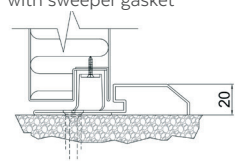

## THRESHOLD TYPES

Flat 3 mm

Alt. flat with sweeper gasket

20 mm ledged threshold

20 mm ledged threshold with sweeper gasket

20 mm cable duct threshold

Alt. with raised threshold

C-IK threshold