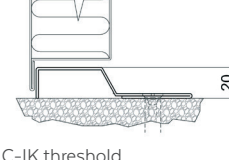

### RP100-KL2

Security door made of steel. Lightweight door panel construction BR RC 2 EN 1627.

<b>Description</b>	The product has a smooth and stable finish and can be adapted to most environments. Solid hinge with screwed fastening in door leaf and in frame.
<b>Frame and threshold</b>	The door is delivered with pre-Insulated frame in accordance with certificate. Adjustable bushings are included for easy installation. Available in different frame and threshold finishes. Mitred, bolted frame solution with double fixing points and option for removable threshold. Standard frame solution is delivered with integrated gasket groove and fixed threshold.
<b>Materials</b>	Frames and door leaves are made of zinc -and aluminium coated steel plates (galvan) with excellent corrosion resistance and good adhesion to surface treatment Stainless/acid resistant quality available
<b>Finishes</b>	Original material (galvan) without painting and priming Painted Primed and painted
<b>Hardware</b>	Locks, striking plates, door closers, bolts, cable conduits, etc. in accordance with certification licence.
<b>Door thickness</b>	52.0 mm
<b>Sheet thickness of door leaf</b>	1.0 - 1.25 mm
<b>Sheet thickness of door frame</b>	1.5 mm
<b>Insulation</b>	50.0 mm
<b>Weight</b>	approx. 45 kg/m <sup>2</sup>
<b>Fire rating</b>	A60, A90, A120
<b>Burglary resistance</b>	Single leaf BR RC 2 NS EN1627 Double leaf BR RC 2 NS EN1627
<b>Acoustic properties</b>	Up to 41 dB
<b>Flexibility</b>	The products can be manufactured in the desired dimensions and fitted with, or adapted for, special fittings related to evacuations, break-ins, access control, etc. This will entail restrictions in relation to the individual certificates.
<b>Quality assurance</b>	In accordance with NS EN ISO 9001

## THRESHOLD TYPES

Flat 3 mm

Alt. flat with sweeper gasket

20 mm ledged threshold

20 mm ledged threshold with sweeper gasket

20 mm cable duct threshold

Alt. with raised threshold

C-IK threshold